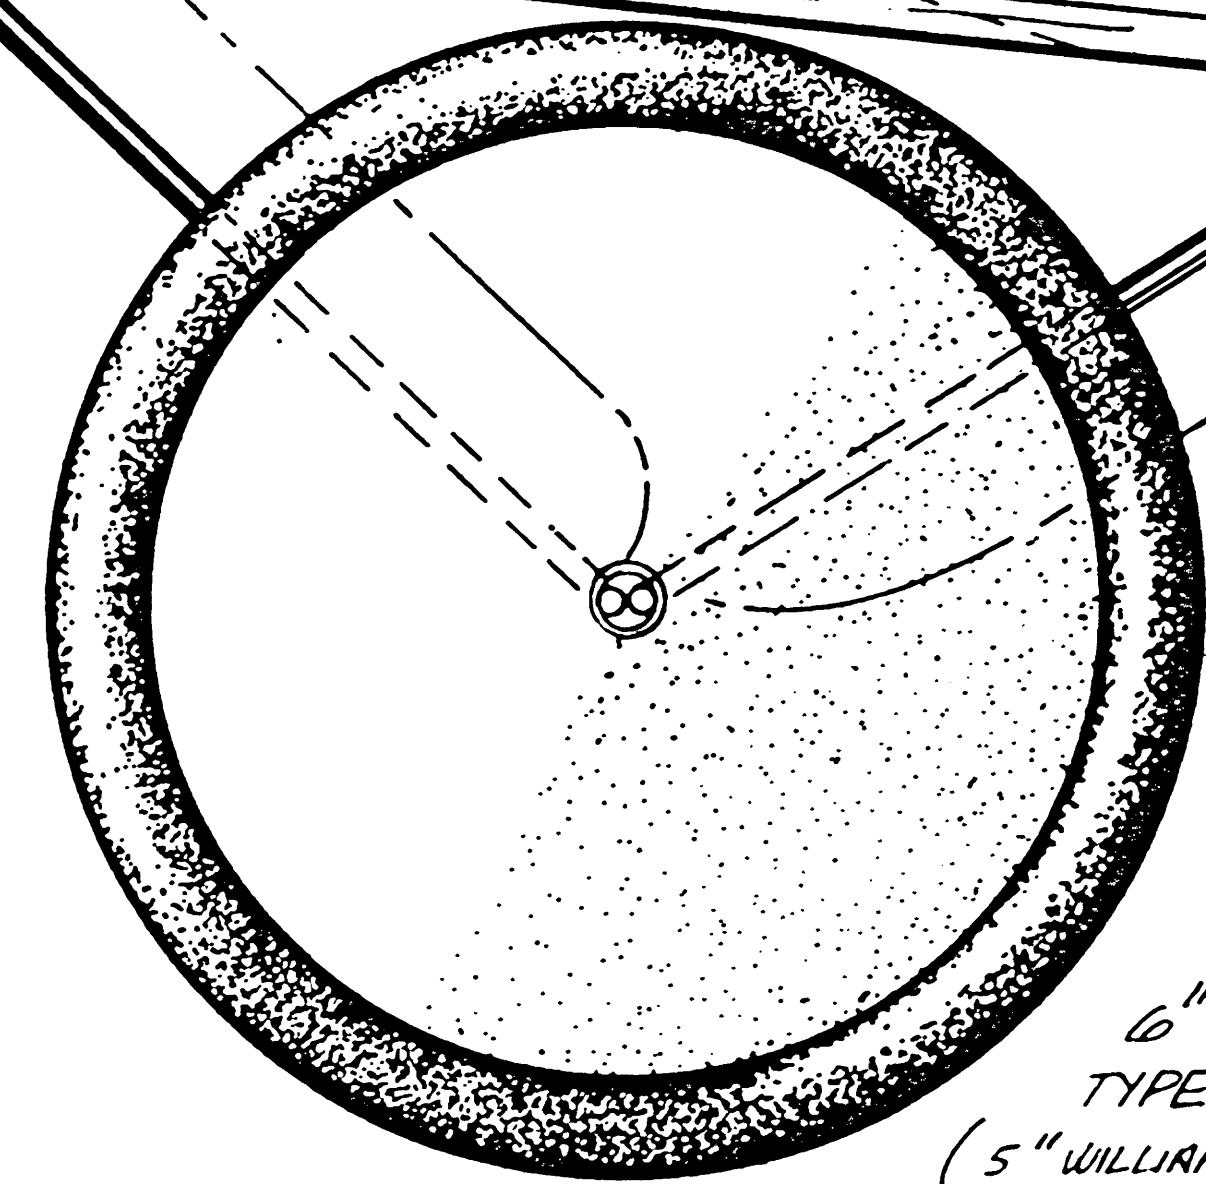

\*NOTE: ALL PARTS Balsa UNLESS OTHERWISE NOTED.

1/64" PLY SIDES (OUTSIDE STRUCTURE)

\*NOTE: LEFT FUSE SIDE & LEFT SIDE OF COWL NOT SHOWN THIS VIEW

# THE MONOCOQUE

A SCALE MODEL FOR ELECTRIC

DESIGNED BY BOB BOLZNER  
DRAWN FOR M.B. BY S.A. PATTERSON

SPECS.	
SPAN	90"
WING AREA	1300 SQ. IN.
LENGTH	57"
WT.	7 LBS.
POWER	ASTRO 25 W/ REDUCTION

0 1 2 3 4 5 6 inches