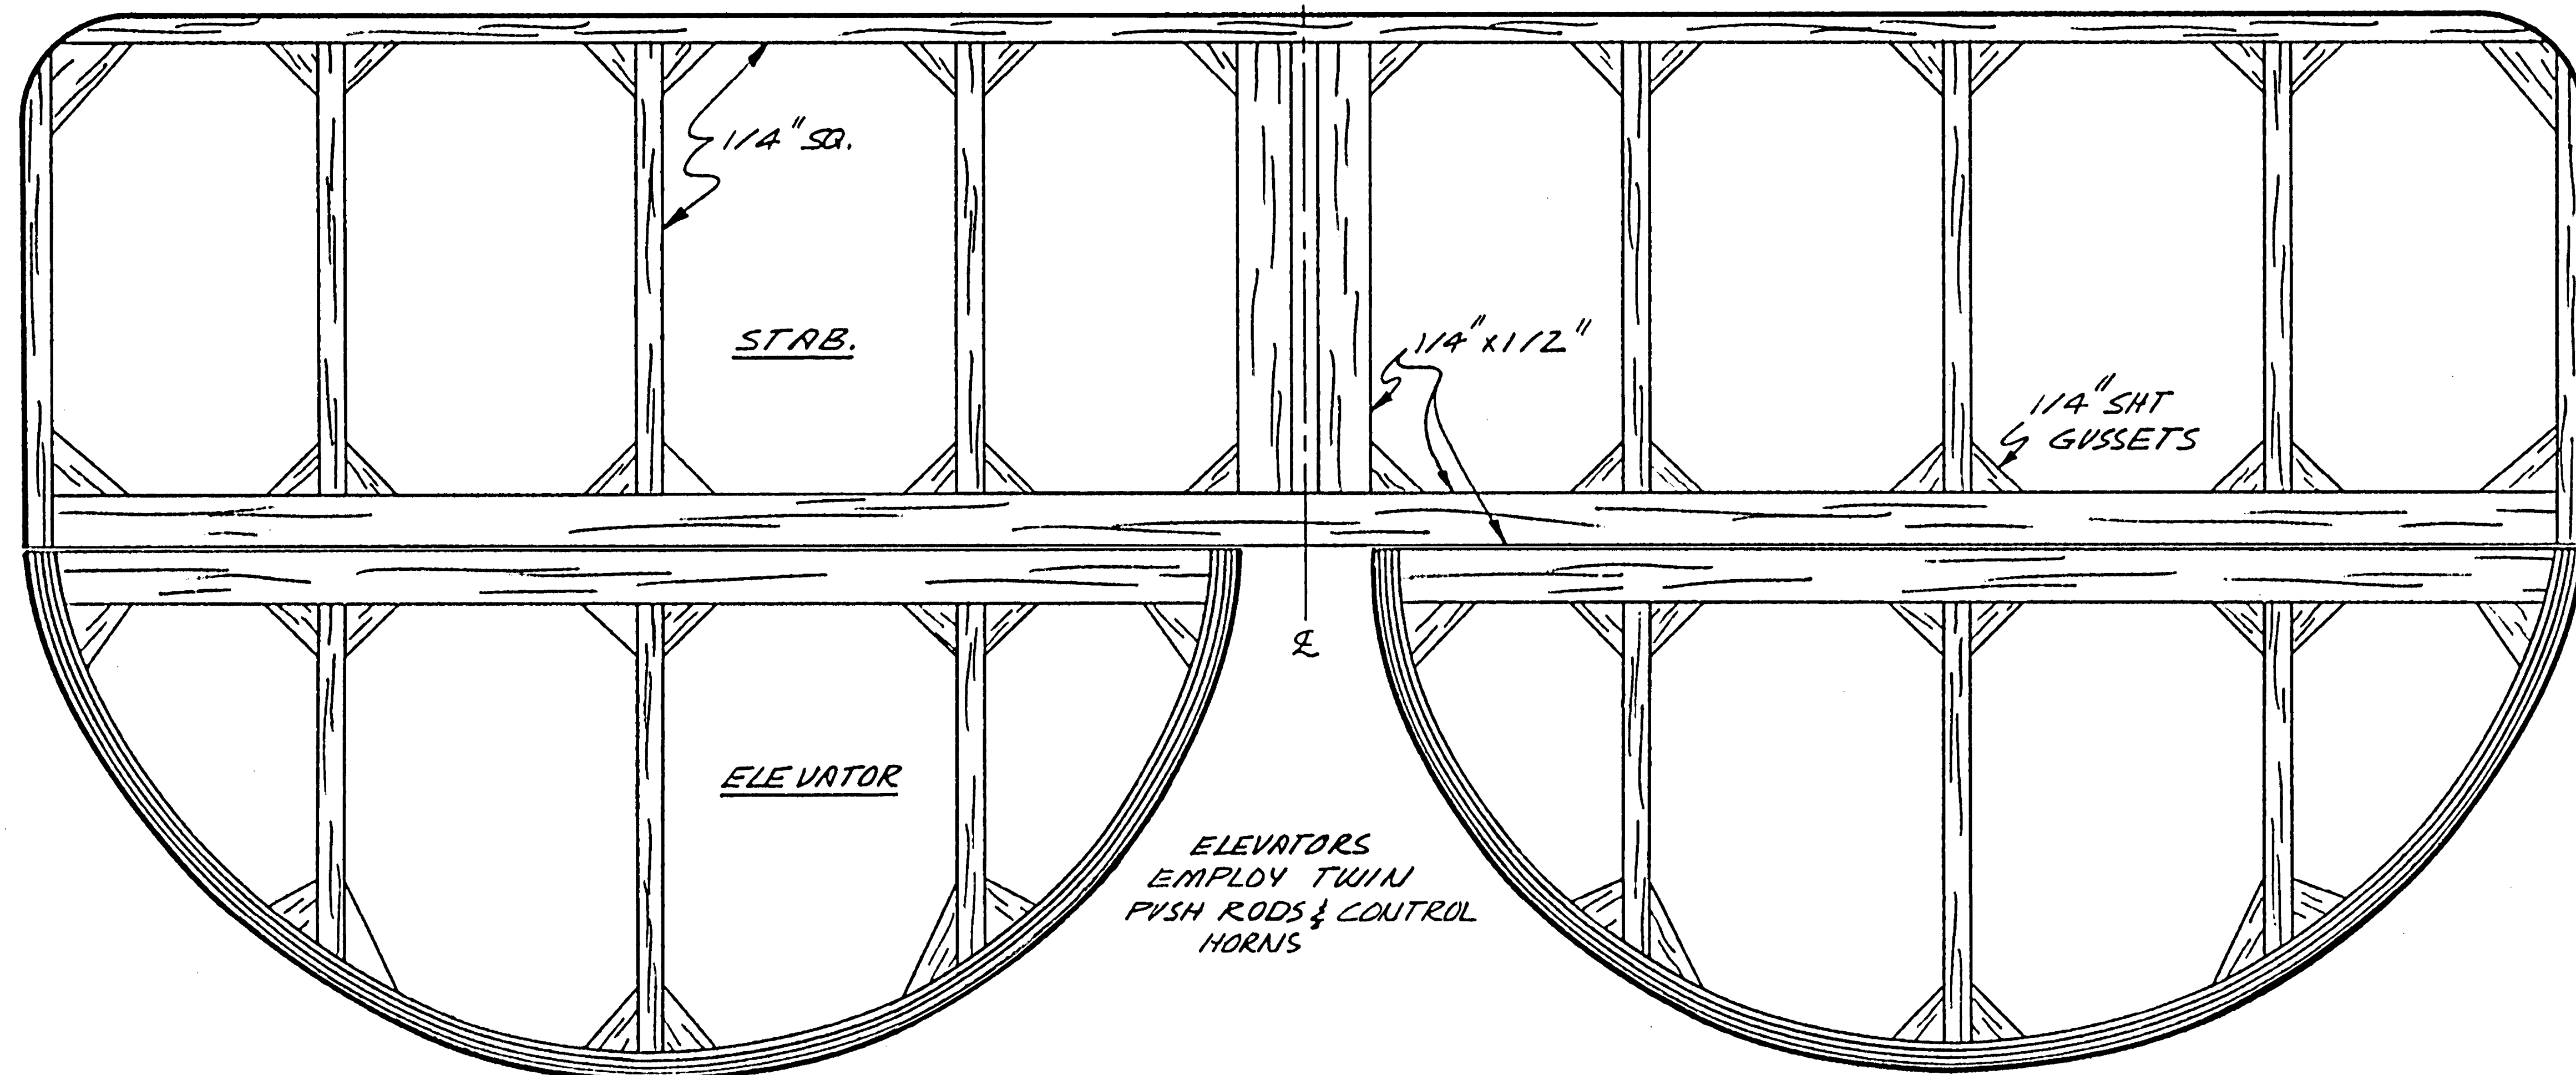

BOB BOUCHER'S
MONOCOUE

0 1 2 3 4 5 6 inches

MODEL BUILDER magazine
621 W. NINETEENTH ST.
COSTA MESA, CALIF. 92627

2 of 2

Plan No: 8781-B