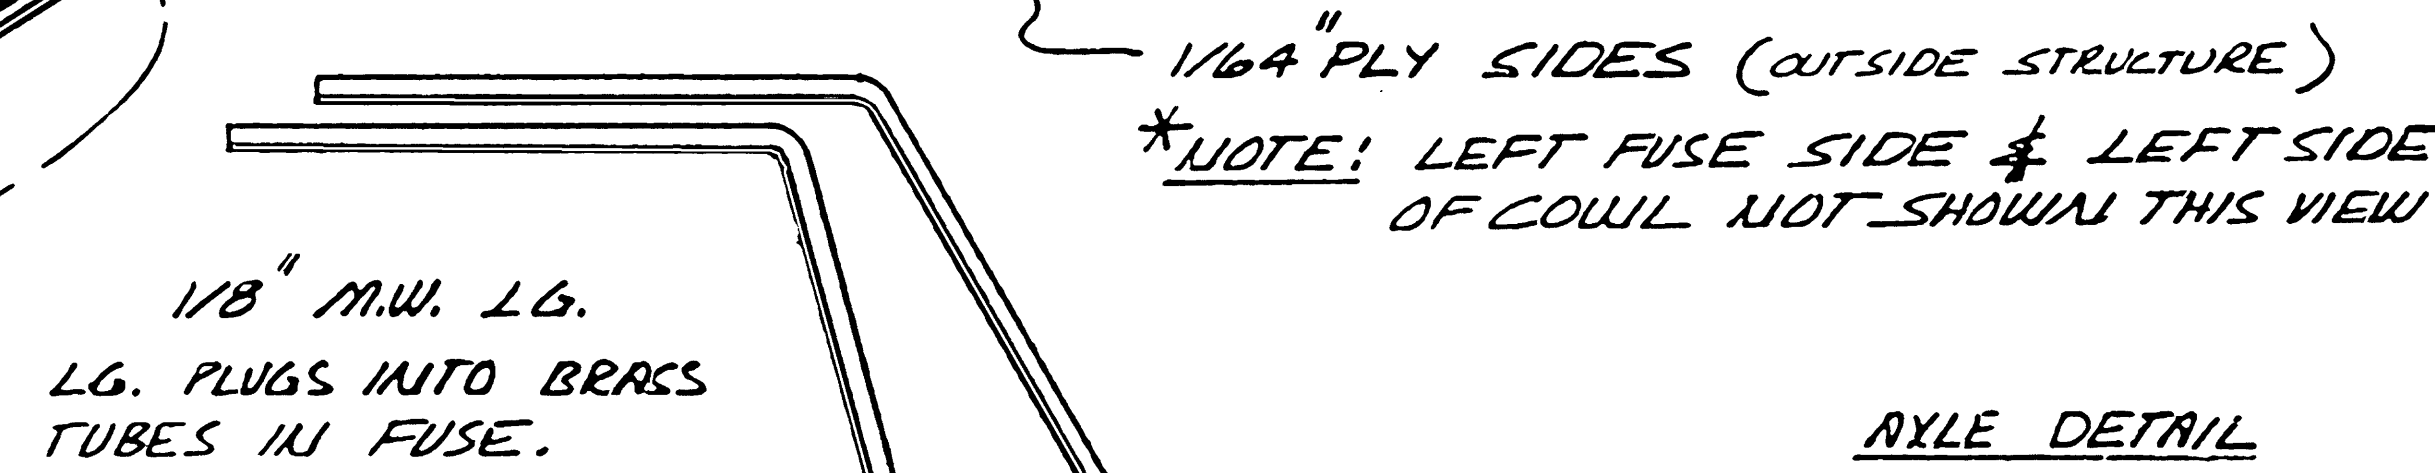

\*NOTE: ALL PARTS Balsa UNLESS OTHERWISE NOTED.

1/64" PLY SIDES (OUTSIDE STRUCTURE)

\*NOTE: LEFT FUSE SIDE & LEFT SIDE OF COWL NOT SHOWN THIS VIEW

# THE MONOCOQUE

A SCALE MODEL FOR ELECTRIC

DESIGNED BY BOB BOLZNER  
DRAWN FOR M.B. BY S.A. PATTERSON

SPECS.	
SPAN	90"
WING AREA	1300 SQ. IN.
LENGTH	57"
WT.	7 LBS.
POWER	ASTRO 25 W/ REDUCTION

0 1 2 3 4 5 6 inches