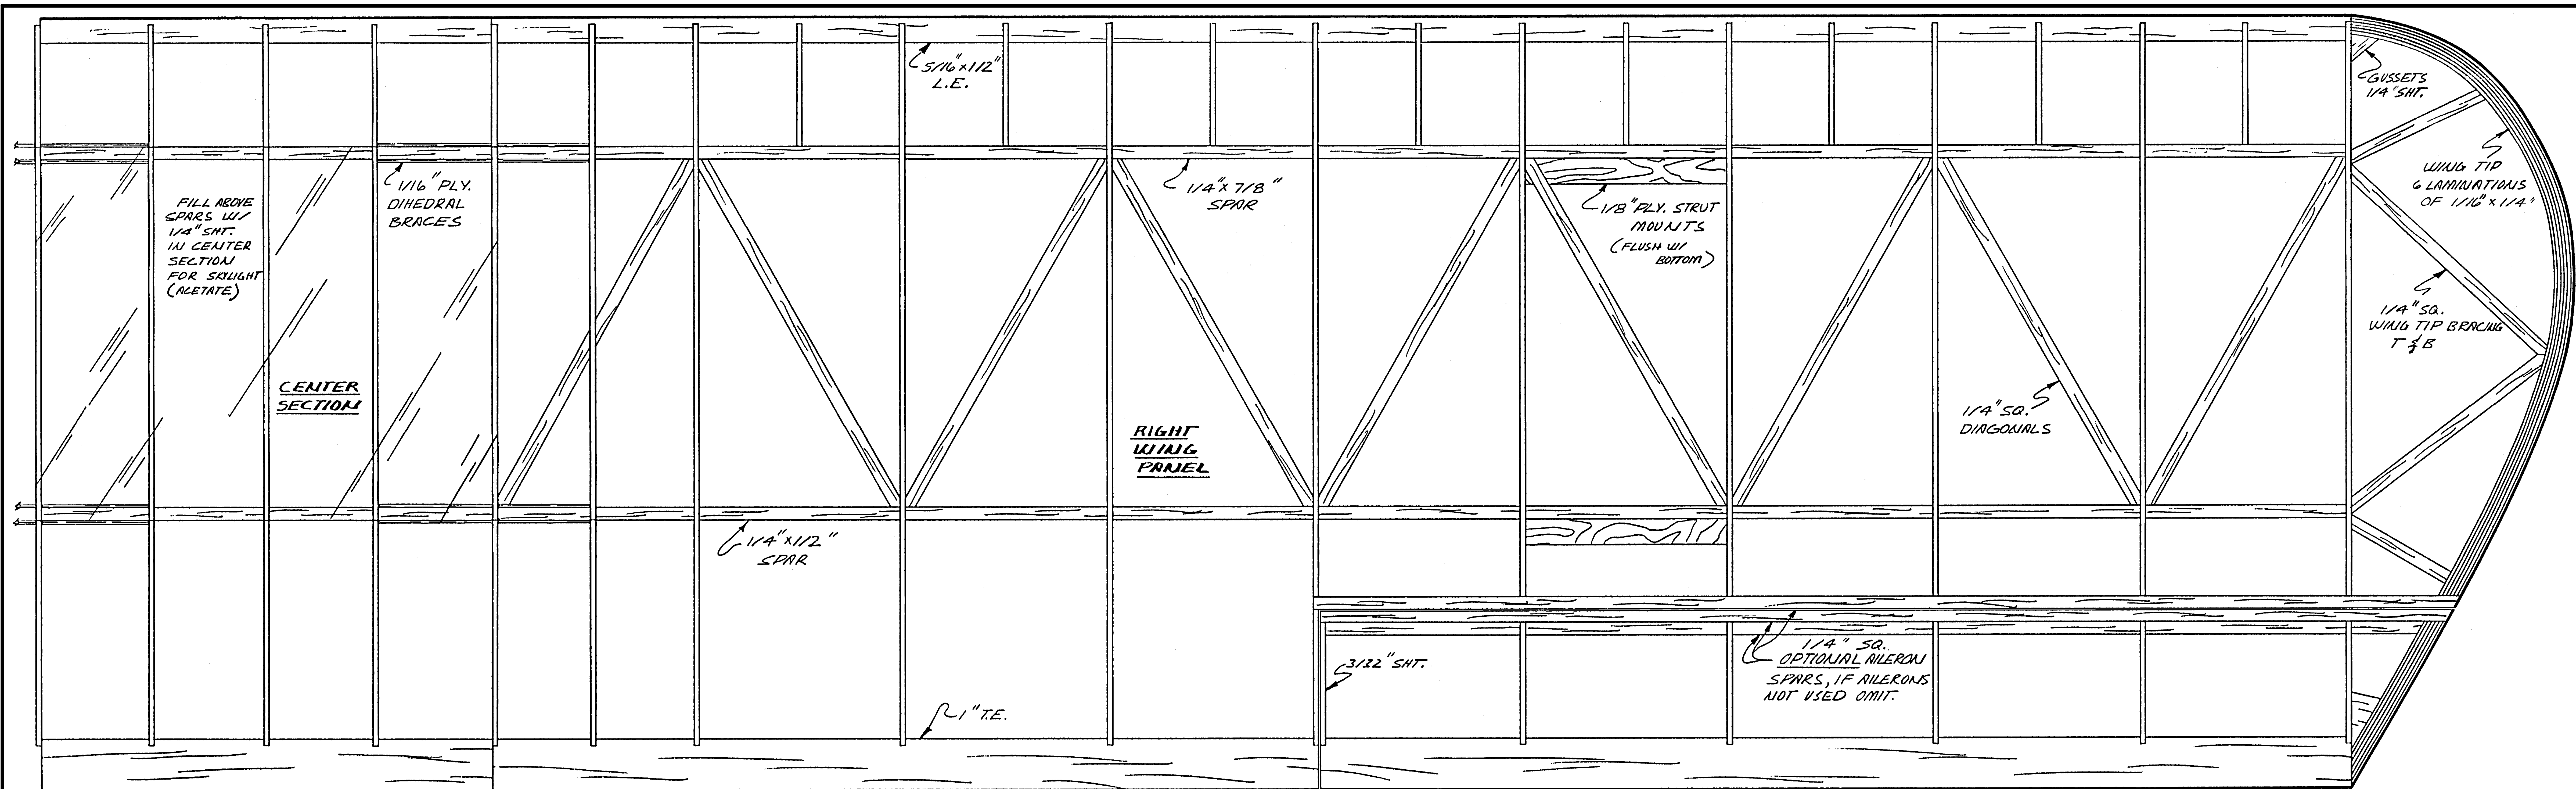

BOB BOUCHER'S
MONOCOUE

0 1 2 3 4 5 6 inches

MODEL BUILDER magazine
621 W. NINETEENTH ST.
COSTA MESA, CALIF. 92627

2 of 2

Plan No: 8781-B