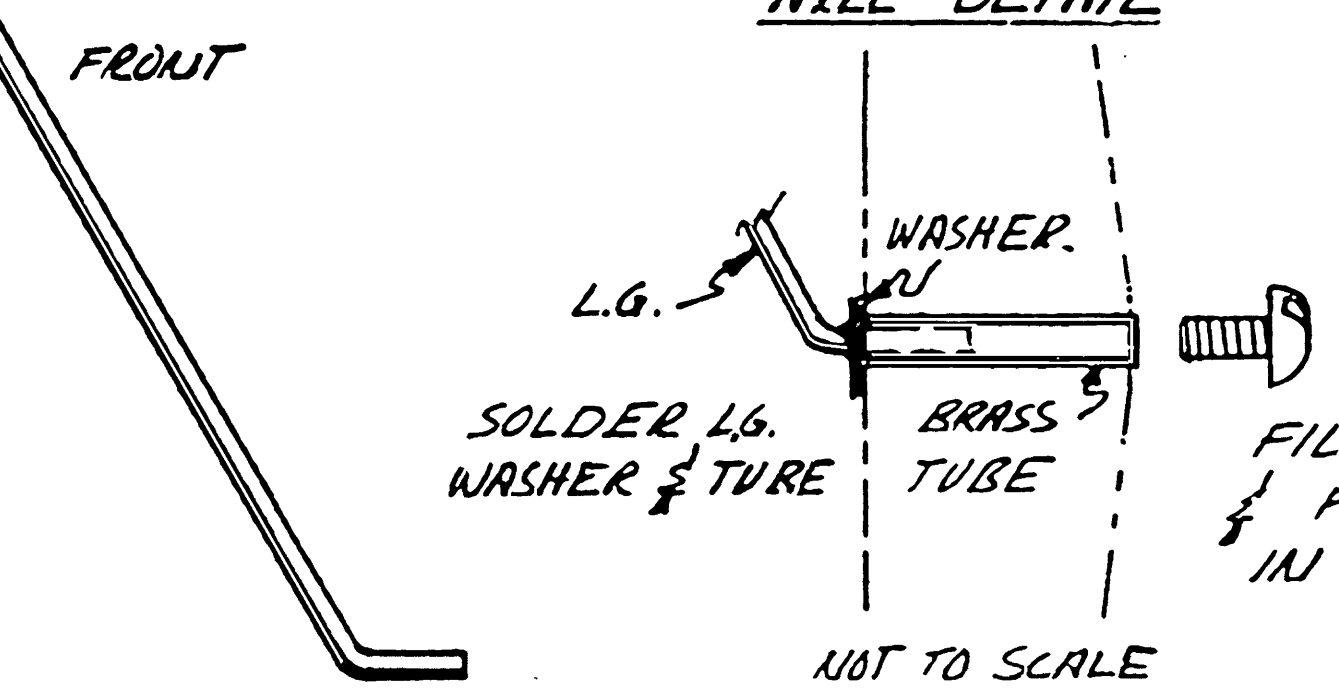

\*NOTE: ALL PARTS Balsa UNLESS OTHERWISE NOTED.

1/64" PLY SIDES (OUTSIDE STRUCTURE)

\*NOTE: LEFT FUSE SIDE & LEFT SIDE OF COWL NOT SHOWN THIS VIEW

# THE MONOCOQUE

A SCALE MODEL FOR ELECTRIC

DESIGNED BY BOB BOLZNER  
DRAWN FOR M.B. BY S.A. PATTERSON

SPECS.	
SPAN	90"
WING AREA	1300 SQ. IN.
LENGTH	57"
WT.	7 LBS.
POWER	ASTRO 25 W/ REDUCTION

0 1 2 3 4 5 6 inches