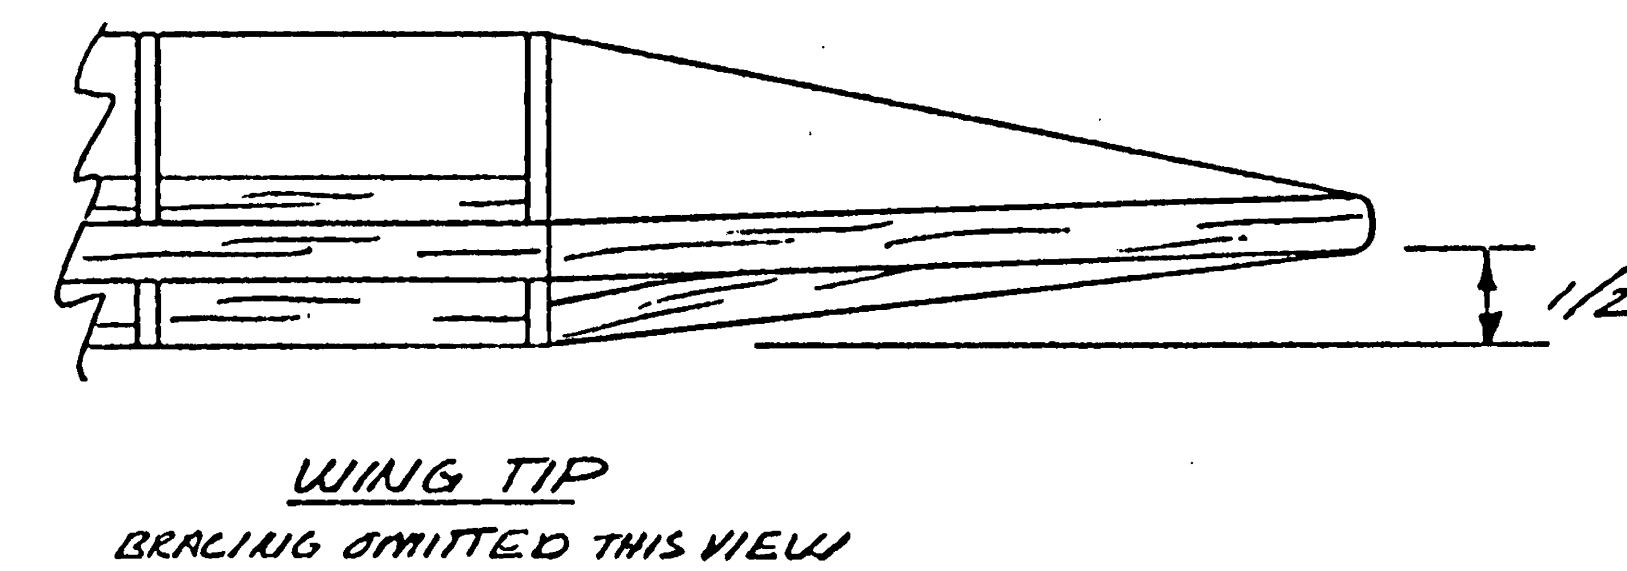

BOB BOUCHER'S
MONOCOUE

0 1 2 3 4 5 6 inches

MODEL BUILDER magazine
621 W. NINETEENTH ST.
COSTA MESA, CALIF. 92627

2 of 2

Plan No: 8781-B