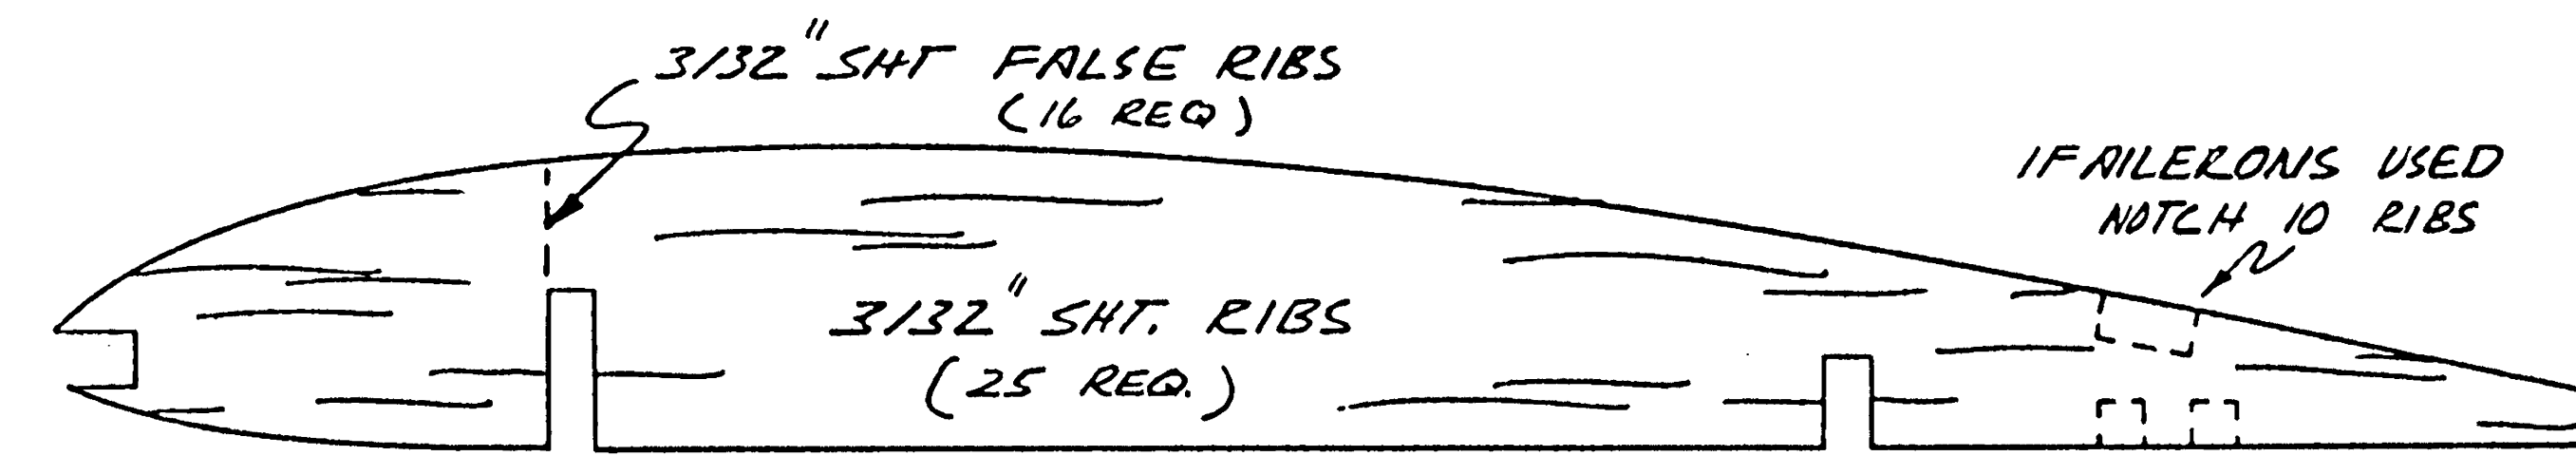

BOB BOUCHER'S
MONOCOUE

0 1 2 3 4 5 6 inches

MODEL BUILDER magazine
621 W. NINETEENTH ST.
COSTA MESA, CALIF. 92627

2 of 2

Plan No: 8781-B