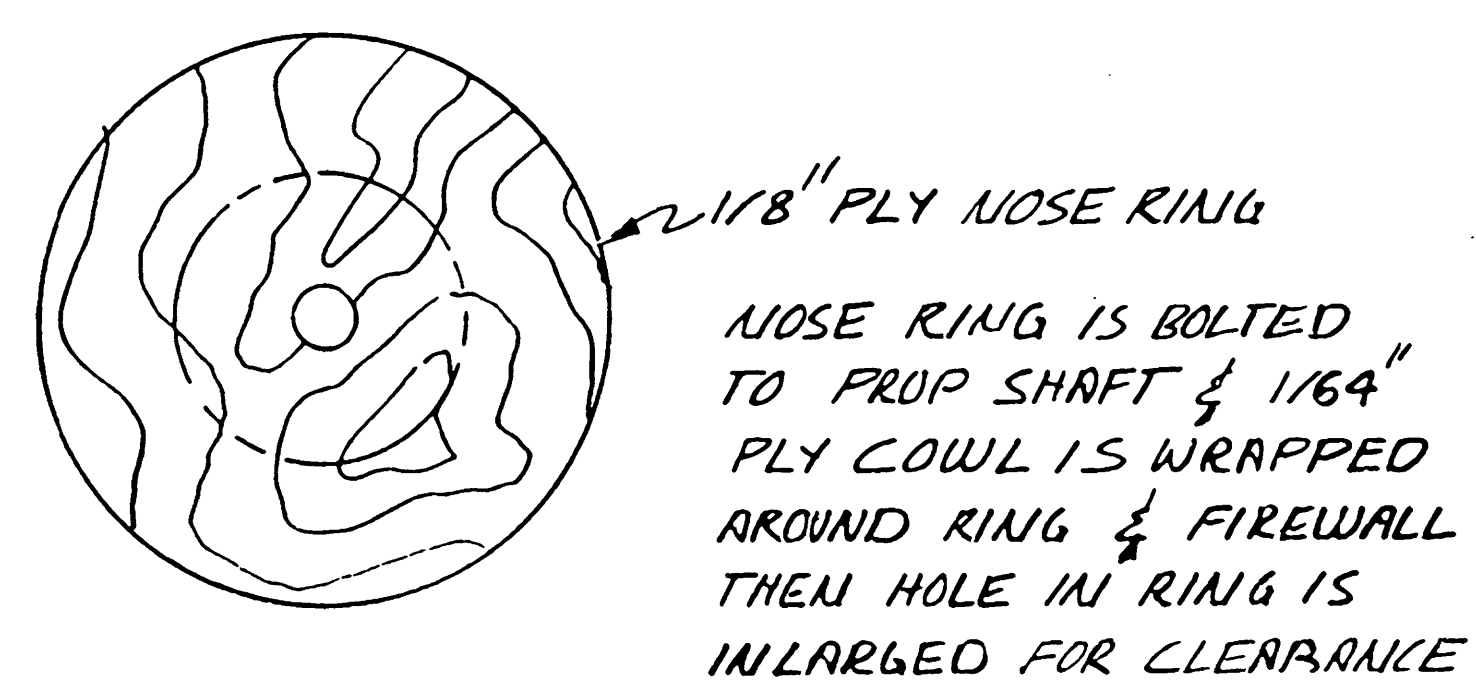

\*NOTE: ALL PARTS Balsa UNLESS OTHERWISE NOTED.

1/64" PLY SIDES (OUTSIDE STRUCTURE)

\*NOTE: LEFT FUSE SIDE & LEFT SIDE OF COWL NOT SHOWN THIS VIEW

# THE MONOCOQUE

A SCALE MODEL FOR ELECTRIC

DESIGNED BY BOB BOLZNER  
DRAWN FOR M.B. BY S.A. PATTERSON

SPECS.	
SPAN	90"
WING AREA	1300 SQ. IN.
LENGTH	57"
WT.	7 LBS.
POWER	ASTRO 25 W/ REDUCTION

0 1 2 3 4 5 6 inches