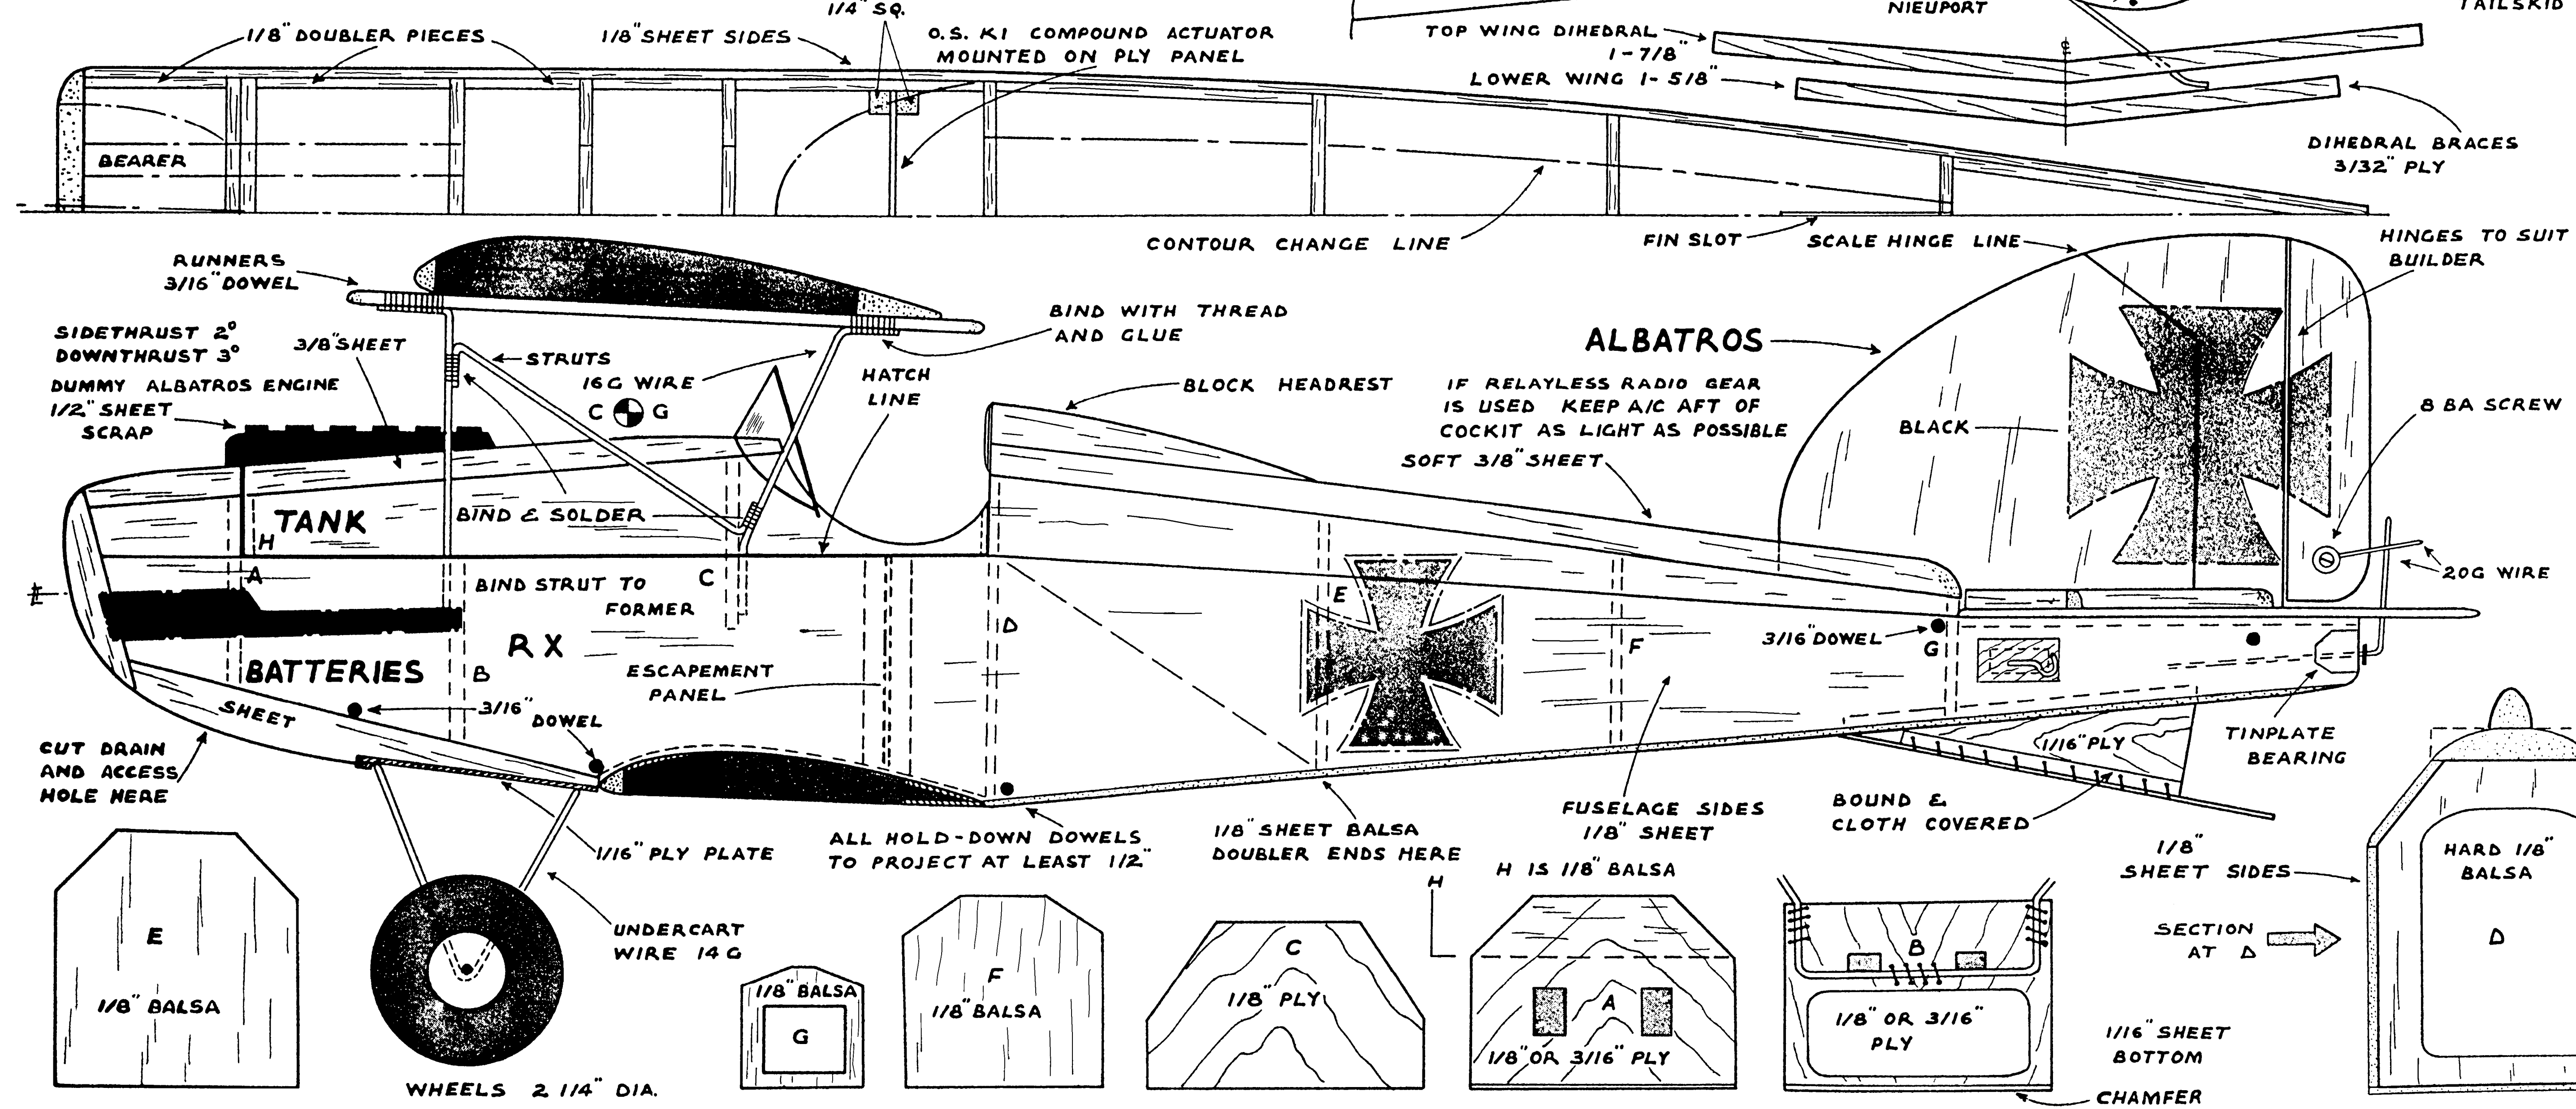

CHAMELEON RUDDER ONLY R.C. W.W.I SCOUT TYPE
POWER .06 - .09
DESIGNED & DRAWN NOEL SHENNAN CAMPBELLTOWN N.S.W. AUSTRALIA

FULL SCALE PLANS AVAILABLE. SEE PAGE 65