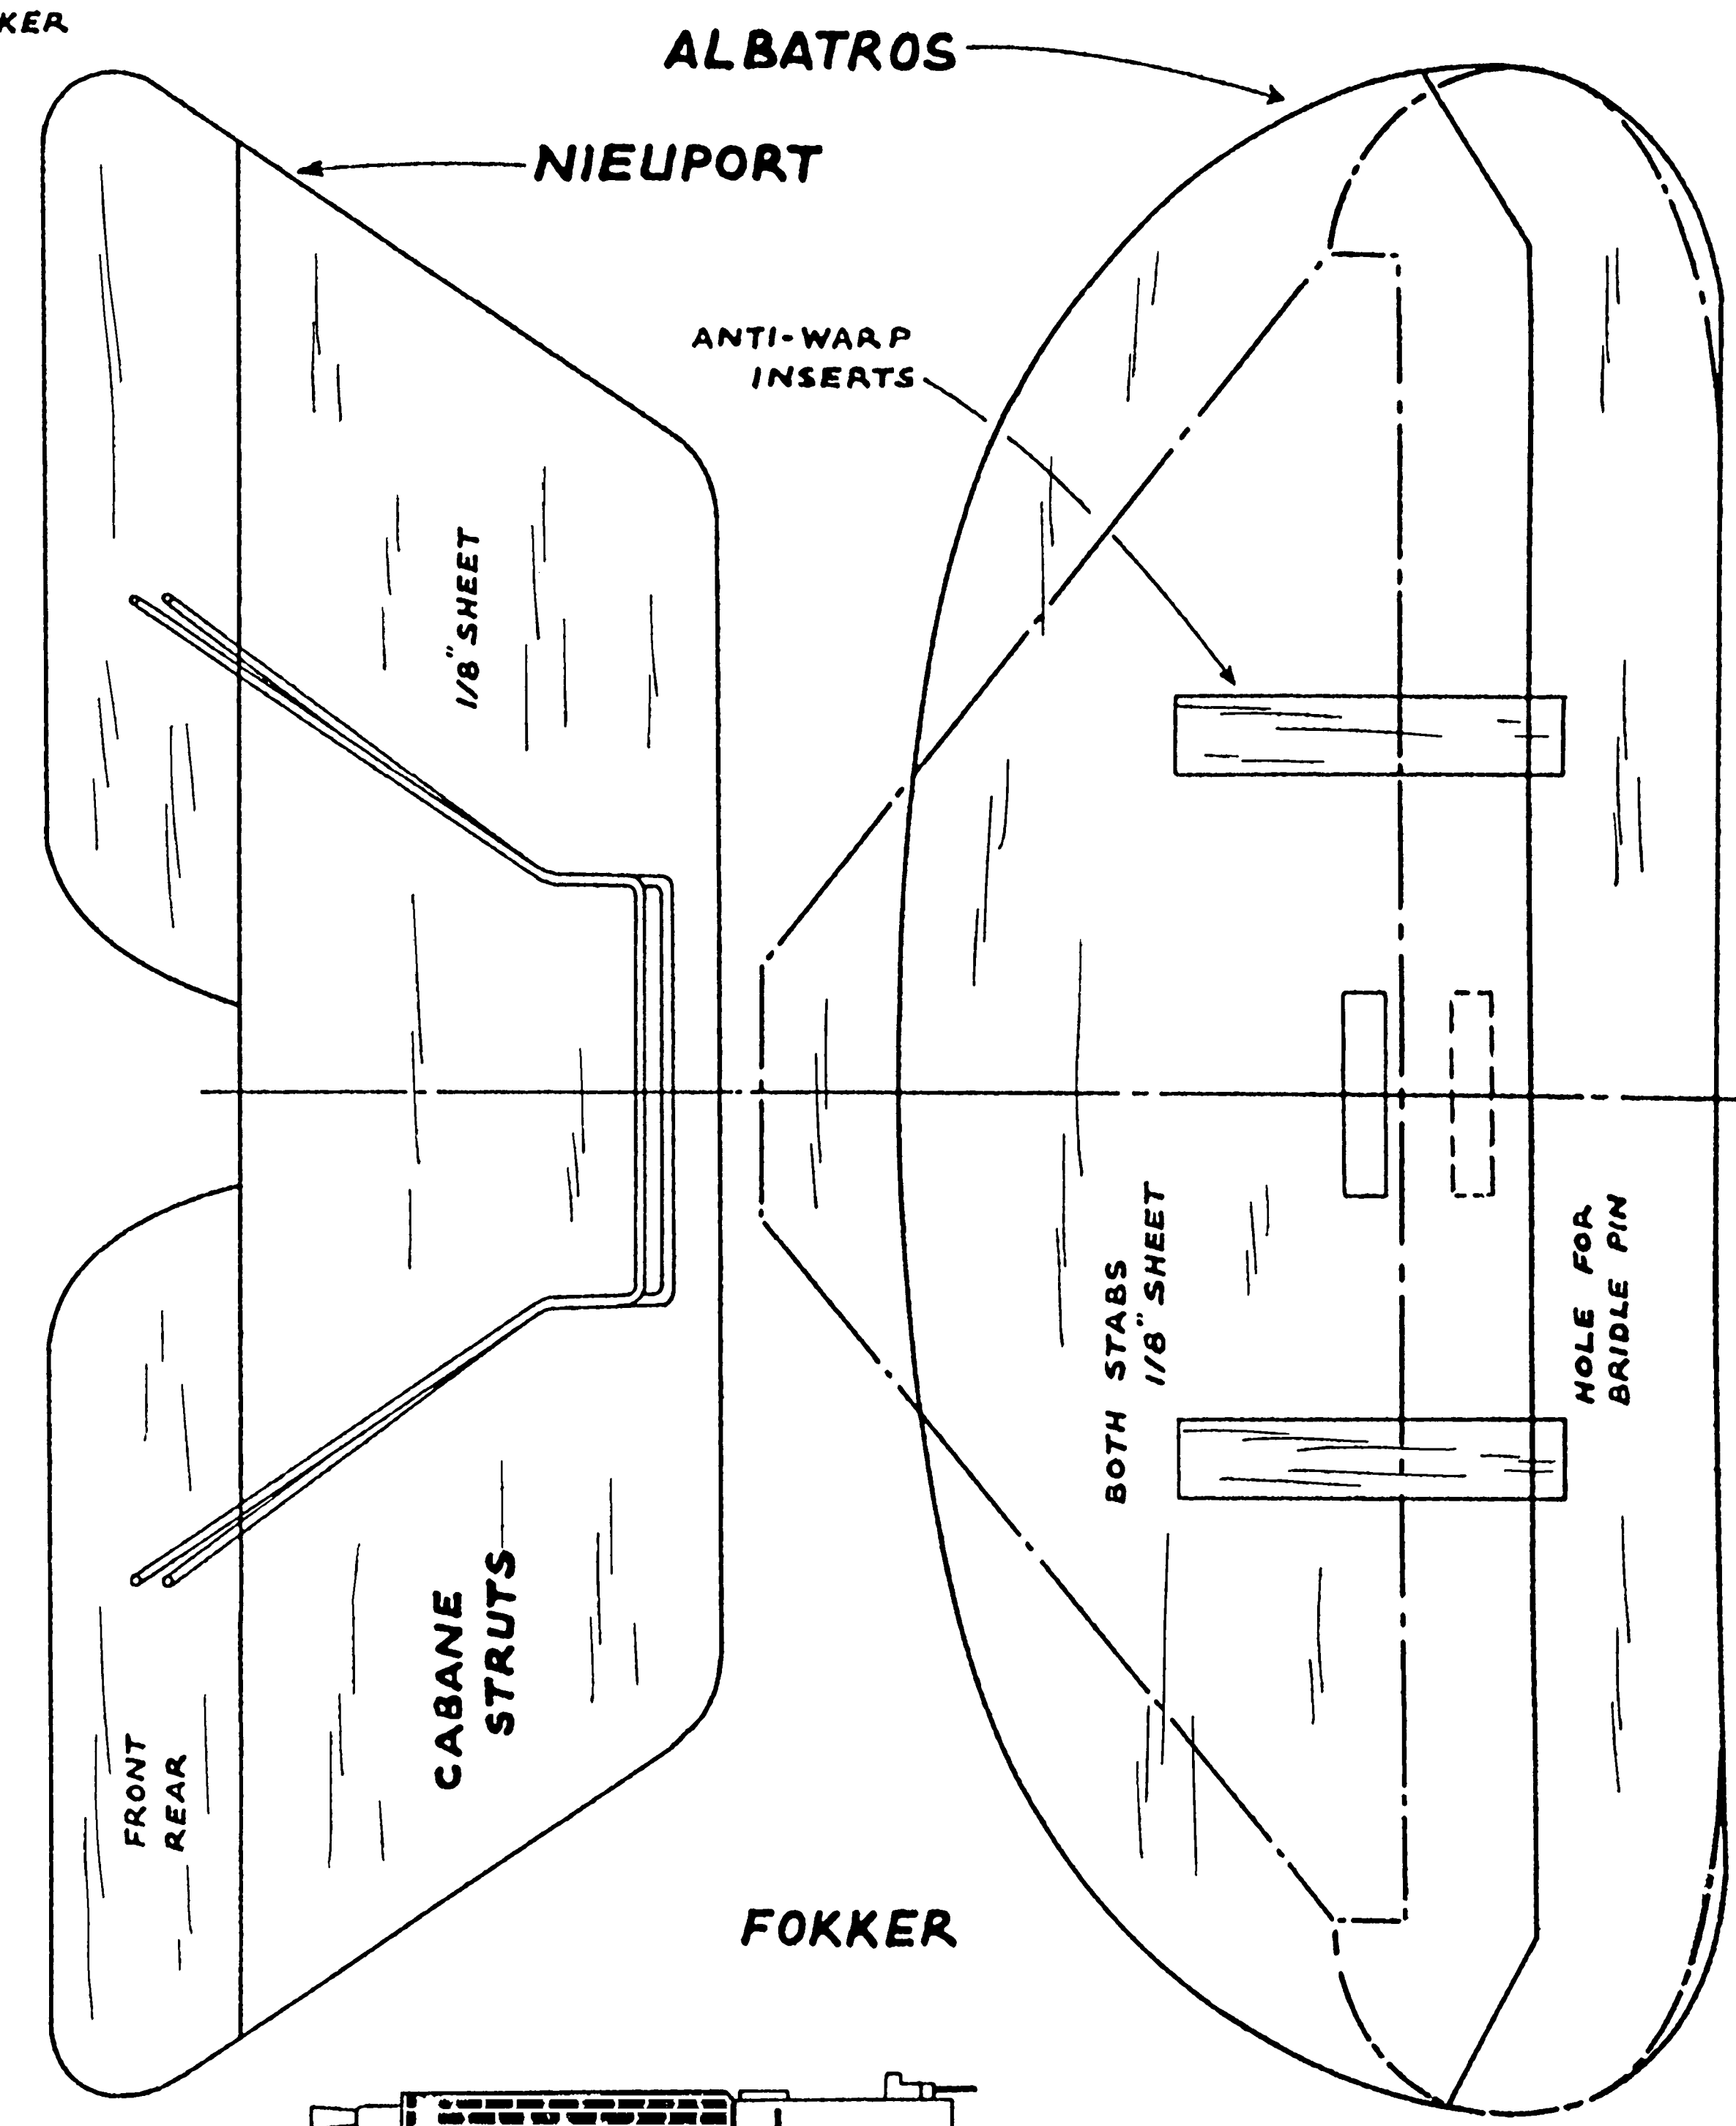

CHAMELEON RUDDER ONLY R.C. W.W.I SCOUT TYPE
POWER .06 - .09
DESIGNED & DRAWN NOEL SHENNAN CAMPBELLTOWN N.S.W. AUSTRALIA

FULL SCALE PLANS AVAILABLE. SEE PAGE 65