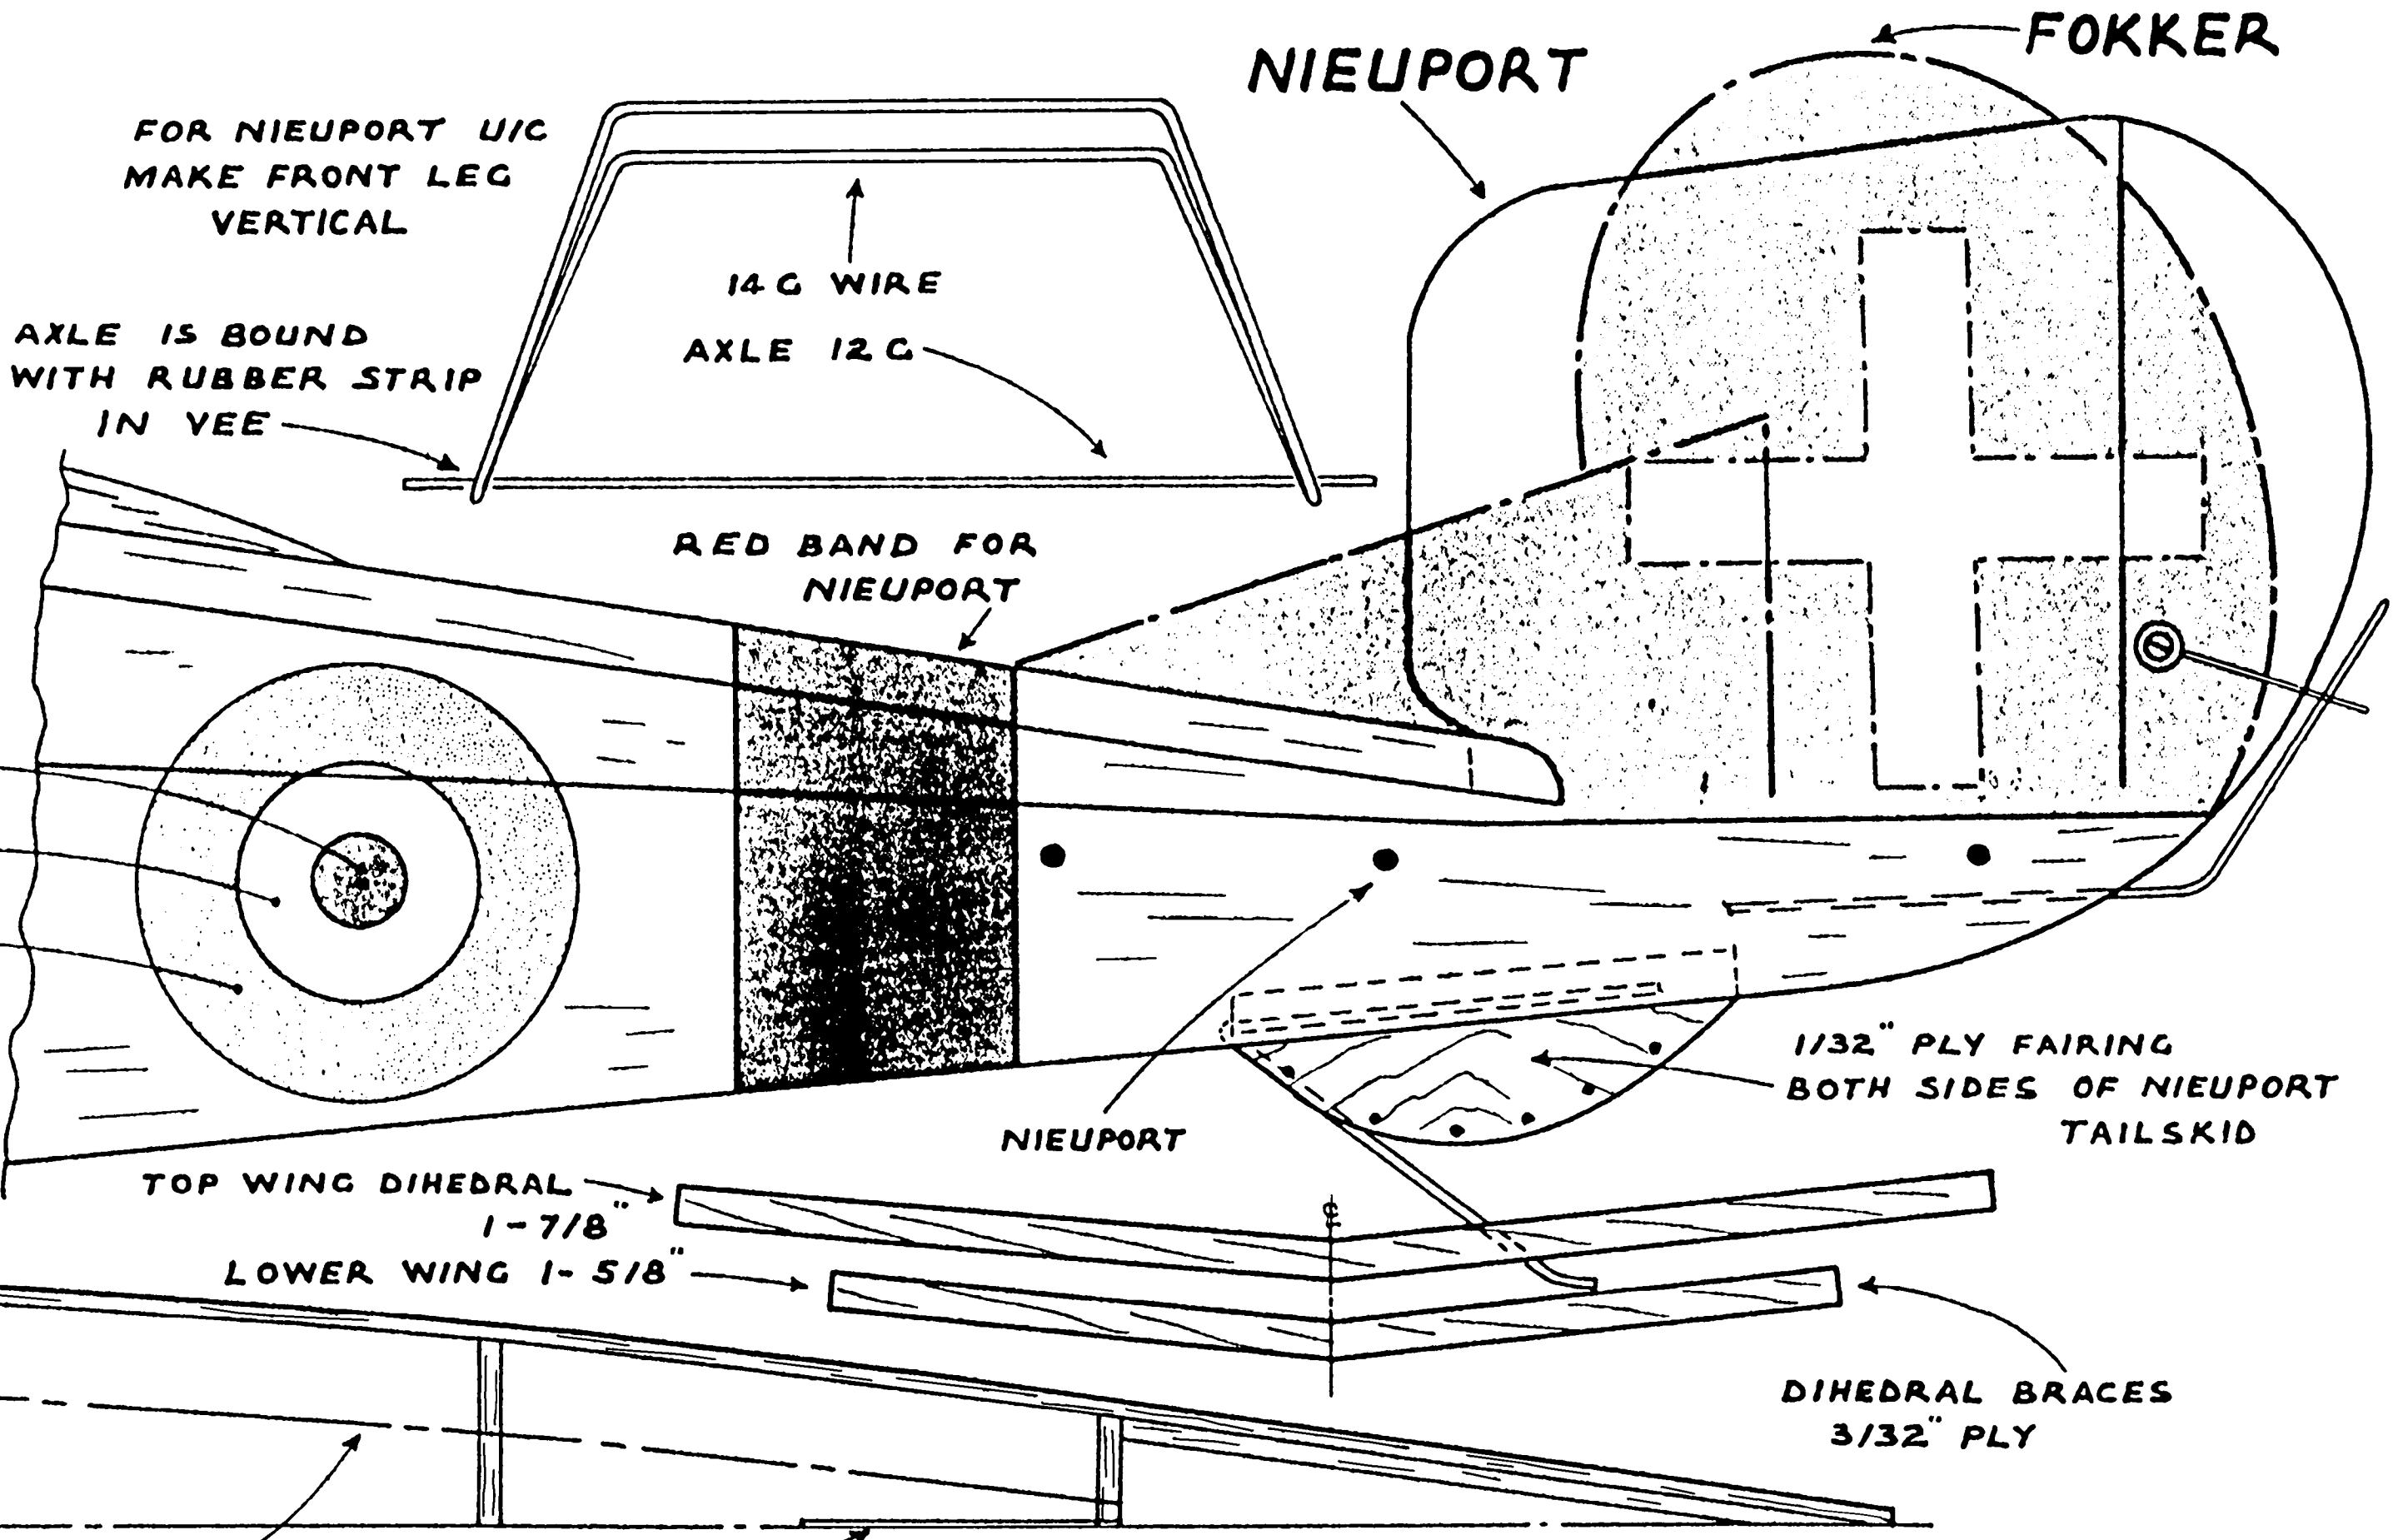

CHAMELEON RUDDER ONLY R.C. W.W.I SCOUT TYPE
POWER .06 - .09
DESIGNED & DRAWN NOEL SHENNAN CAMPBELLTOWN N.S.W. AUSTRALIA

FULL SCALE PLANS AVAILABLE. SEE PAGE 65